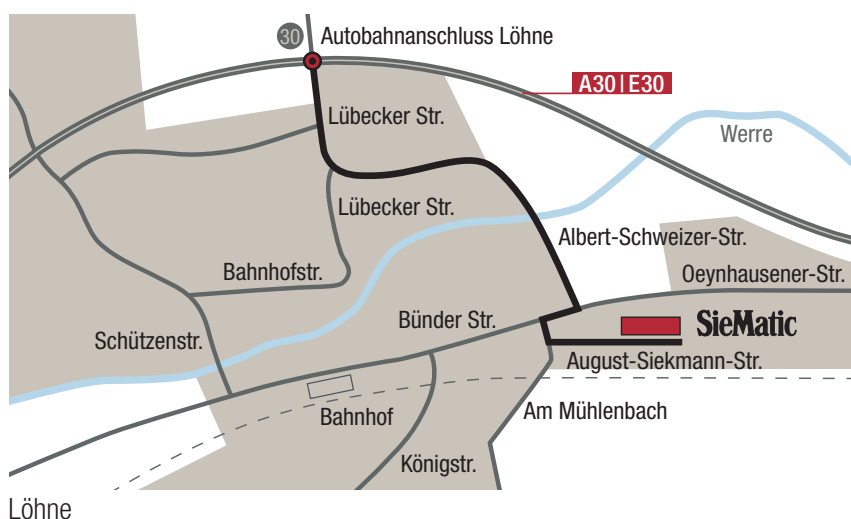

How to reach us by airplane:

the nearest airports are Paderborn-Lippstadt, Hanover and Münster-Osnabrück. You can reach us by car or taxi in less than 60 minutes from all three airports.

www.airport-pad.com

www.hannover-airport.de

www.flughafen-fmo.de

How to reach us by train:

You can come to Löhne easily by train. A taxi ride from the train station takes only about three minutes.

www.bahn.de

How to reach us by car:

Löhne is located between the Autobahn A2 Hannover-Dortmund and A30 Bad Oeynhausen-Osnabrück. It is easy to find on our street map.

Visits to the August-Wilhelm Siekmann-Forum:

The SieMatic Industrial Exhibition is used to inform and train our worldwide sales partners. It is accessible to end customers and interested parties only when accompanied by sales partners and following arrangement in advance. Please visit the high-quality exhibitions of the SieMatic reseller in your area. A reseller may be located under "Resellers" in the navigation on the SieMatic Homepage. www.siematic.com